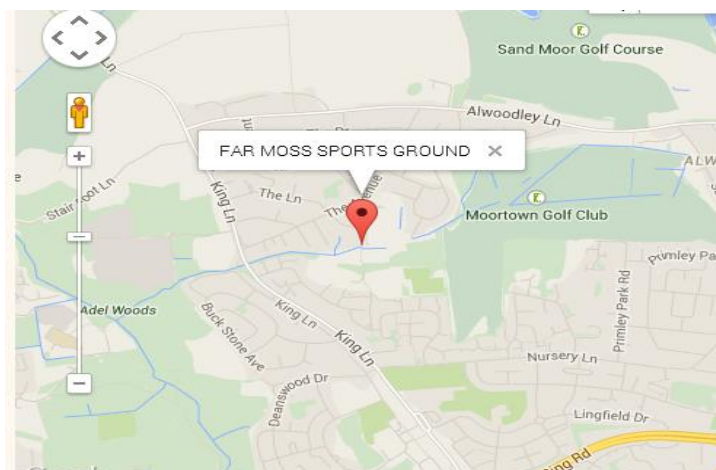

Information about where we are holding our Christmas Celebration/AGM

We are holding our Christmas celebration at the Far Moss sport ground.

The sport ground is a big venue and has a lot of free parking so anyone traveling by car does not have to worry about spaces.

If you are traveling by bus you will need to catch 7A bus from Vicar Lane in Leeds city centre (Stop V6). The bus stop is next to Barclays near the Headrow and the bus will take about 40 minutes to reach your destination. If you want to go to the AGM you should catch 17:10 bus or the 18:24 if you just want to go the Christmas party.

You will eventually come across Alwoodley Park Methodist church; you need to get off the bus at the stop just before this church. If you miss this stop don't worry, get off and backtrack to the bus stop mentioned. After you get off you will need to turn right onto the street called Far Moss and then follow the path until you reach Far Moss sport ground.

This map shows where the Christmas party is going to be.

Any problems on the evening ring one of these numbers:

Sally 07517087369

Elissa 07519215750

Chris 07849217132